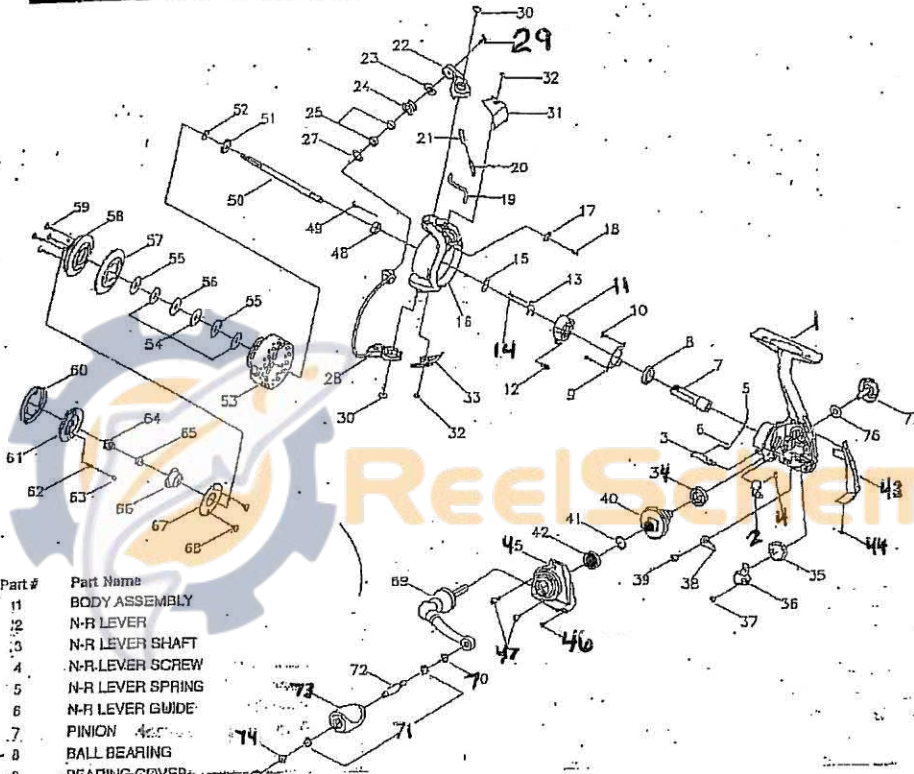

President Micro
6720

Spinning Reel Parts List

Use this parts list for ordering replacement parts for your Pflueger Spinning Reel. When ordering, please specify which reel you own and the model number printed on the reel body.

Part #	Part Name	Part #	Part Name	Part #	Part Name
11	BODY ASSEMBLY	37	O/S SLIDER SCREW	61	DRAG KNOB
12	N-R LEVER	38	O/S SLIDER PLATE	62	DRAG CLICK SPRING
13	N-R LEVER SHAFT	39	O/S SLIDER PLATE SCREW	63	DRAG CLICK PIN
4	N-R LEVER SCREW	40	DRIVE GEAR	64	DRAG NUT
5	N-R LEVER SPRING	41	GEAR WASHER	65	DRAG SPRING
6	N-R LEVER GUIDE	42	COVER BEARING	66	DRAG KNOB COVER
7	PINION	43	REAR COVER	67	DRAG KNOB WASHER
8	BALL BEARING	44	REAR COVER SCREW	68	DRAG KNOB SCREW
9	BEARING COVER	45	BODY COVER ASSEMBLY	69	HANDLE ARM ASSEMBLY
10	SCREW	46	COVER SCREW	70	RIVET WASHER
11+12	ONE-WAY CLUTCH - 1145124	47	COVER SCREW - 1146229	71	HANDLE KNOB BEARING
12	CLUTCH SPRING	48	ROTOR NUT	72	HANDLE KNOB SHAFT
13	WASHER	49	ROTOR NUT SCREW	73	HANDLE KNOB
14	SCREW	50	MAIN SHAFT	74	SCREW
15	ONE-WAY CLUTCH WASHER	51	CLICK GEAR - 1146029	75	HANDLE KNOB CAP
16	ROTOR	52	SHEET WASHER - 1146805	76	H-LOCK WASHER
17	COUNTER WEIGHT	53	SPOOL ASSEMBLY - 1146557	77	HANDLE LOCK ASSEMBLY - 1145259
18	COUNTER WEIGHT SCREW	54	LINING WASHER		
19	TRIP PLUNGER	55	SPOOL WASHER		
20	BAIL ARM SPRING	56	DRAG WASHER		
21	BAIL ARM GUIDE - 1145732	57	SPOOL LIP		
22	BAIL ARM	58	SPOOL RING		
23	LINE ROLLER SPACER	59	SPOOL LIP SCREW		
24	LINE ROLLER	60	DRAG KNOB RING		
25	LINE ROLLER BEARING				
27	LINE WASHER WASHER				
28	BAIL WIRE ASSEMBLY				
29	L-ROLLER SCREW				
30	BAIL ARM SCREW				
31	BAIL ARM COVER				
32	BAIL ARM COVER SCREW				
33	BAIL ARM HOLDER				
34	GEAR BEARING				
35	O/S GEAR				
36	O/S SLIDER				